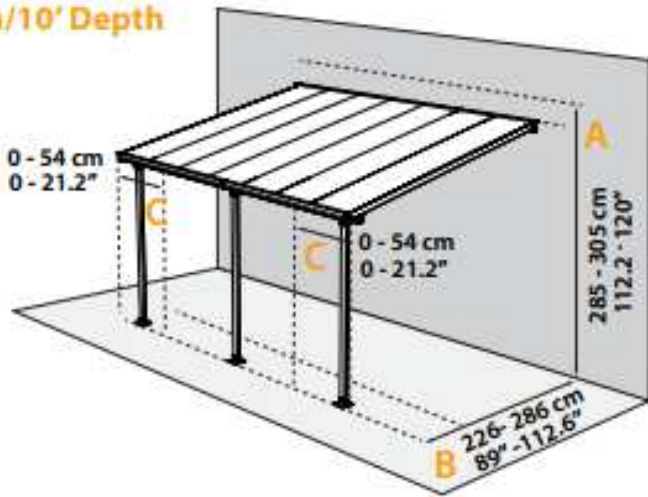

With 50% Margin of Safety

150 kg/m<sup>2</sup>  
30 lbs/ft<sup>2</sup>

Position adjustment of poles

Built-in gutters

Click N Lock roof system

Anchoring kit included

**3m/10' Depth**

**4m/13' Depth**

Custom fitting advantage to match your patio dimensions.    A Wall height    B Leg to wall depth    C Legs distance

- ❖ Clear roofing brings sunlight to your patio and home.
- ❖ Virtually unbreakable 8mm multiwall polycarbonate panels.
- ❖ 100% protected from harmful UV rays.
- ❖ Maintenance free – no rust, rot or peel.
- ❖ Sturdy and durable structure – powder coated aluminium profiles.