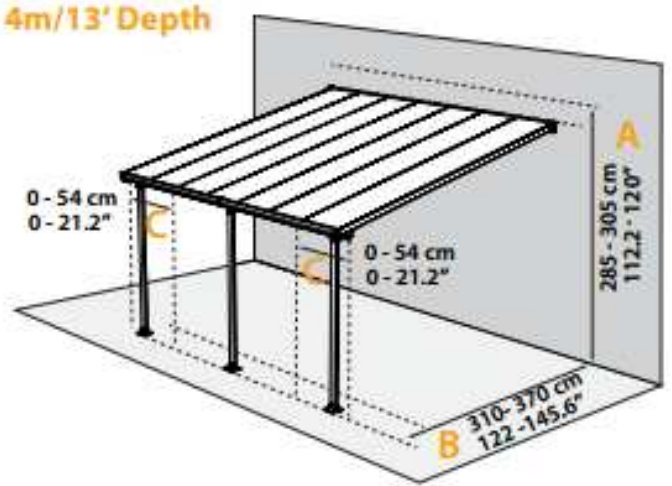

With 50% Margin of Safety

150 kg/m<sup>2</sup>  
30 lbs/ft<sup>2</sup>

Position adjustment of poles

Built-in gutters

Click N Lock roof system

Anchoring kit included

**3m/10' Depth**

**4m/13' Depth**

Custom fitting advantage to match your patio dimensions.    A Wall height    B Leg to wall depth    C Legs distance

- ❖ Clear roofing brings sunlight to your patio and home.
- ❖ Virtually unbreakable 8mm multiwall polycarbonate panels.
- ❖ 100% protected from harmful UV rays.
- ❖ Maintenance free – no rust, rot or peel.
- ❖ Sturdy and durable structure – powder coated aluminium profiles.